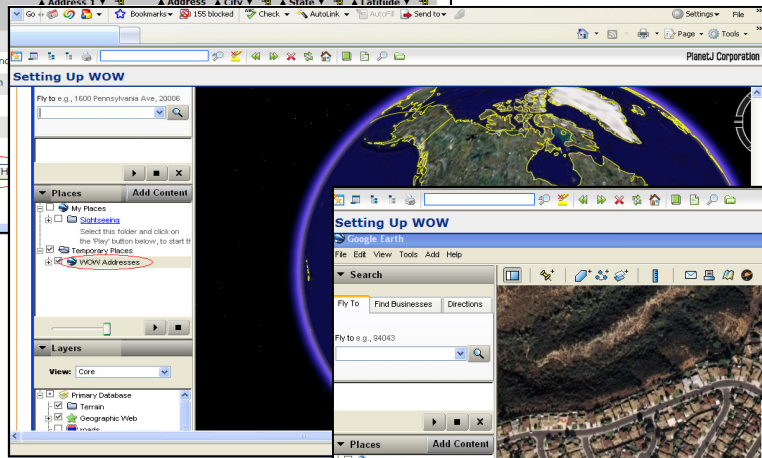

WOW

GOOGLE EARTH

Location Data—Comes to Life!

← WOW calls necessary location data from your DB to the Web

← With WOW connecting to Google Earth, your data is populated into the application and available to pin, map and track as below. ↓

Google Earth is a free online tool that provides many useful features leveraging satellite imagery. In using WOW Google Earth, you can connect your organization's data and use these powerful Google Earth features. Track customers, vendors or sales and map out any type of area of interest. Using WOW security features, your data is always safe. You can allow mapping access to specific users or groups of users. Drill down into map to gather associated DB data.