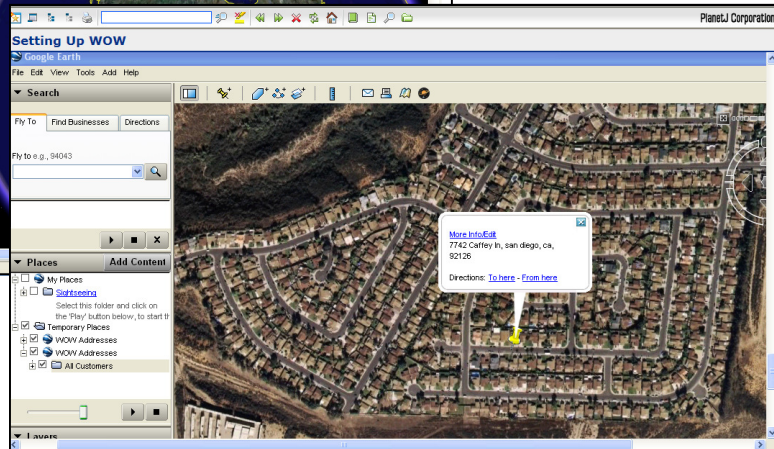

WOW

GOOGLE EARTH

Location Data—Comes to Life!

← WOW calls necessary location data from your DB to the Web

← With WOW connecting to Google Earth, your data is populated into the application and available to pin, map and track as below. ↓

Google Earth is a free online tool that provides many useful features leveraging satellite imagery. In using WOW Google Earth, you can connect your organization's data and use these powerful Google Earth features. Track customers, vendors or sales and map out any type of area of interest. Using WOW security features, your data is always safe. You can allow mapping access to specific users or groups of users. Drill down into map to gather associated DB data.

Use location field names to have WOW grab the data from any relational database....SEQUEL, MySQL, ORACLE, PostgreSQL, DB2, etc.

www.planetjavainc.com
760-432-0600 info@planetjavainc.com