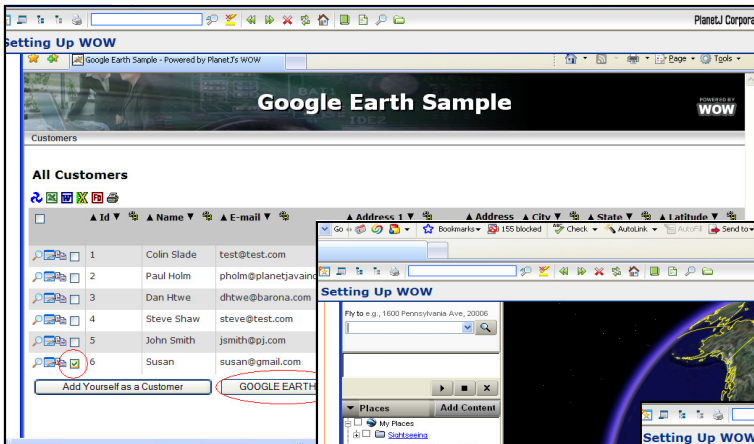

WOW

GOOGLE EARTH

Location Data—Comes to Life!

← WOW calls necessary location data from your DB to the Web

← With WOW connecting to Google Earth, your data is populated into the application and available to pin, map and track as below. ↓

Google Earth is a free online tool that provides many useful features leveraging satellite imagery. In using WOW Google Earth, you can connect your organization's data and use these powerful Google Earth features. Track customers, vendors or sales and map out any type of area of interest. Using WOW security features, your data is always safe. You can allow mapping access to specific users or groups of users. Drill down into map to gather associated DB data.

- See landmarks surrounding your data
- Instant mapping capabilities
- Track sales/marketing initiatives
- Map customers
- Provide insurance quotes
- Connect to ANY relational database

FOR MORE INFO VISIT:
[HTTP://WWW.PLANETJAVAINC.COM/GEARTH](http://www.planetjavainc.com/gearth)